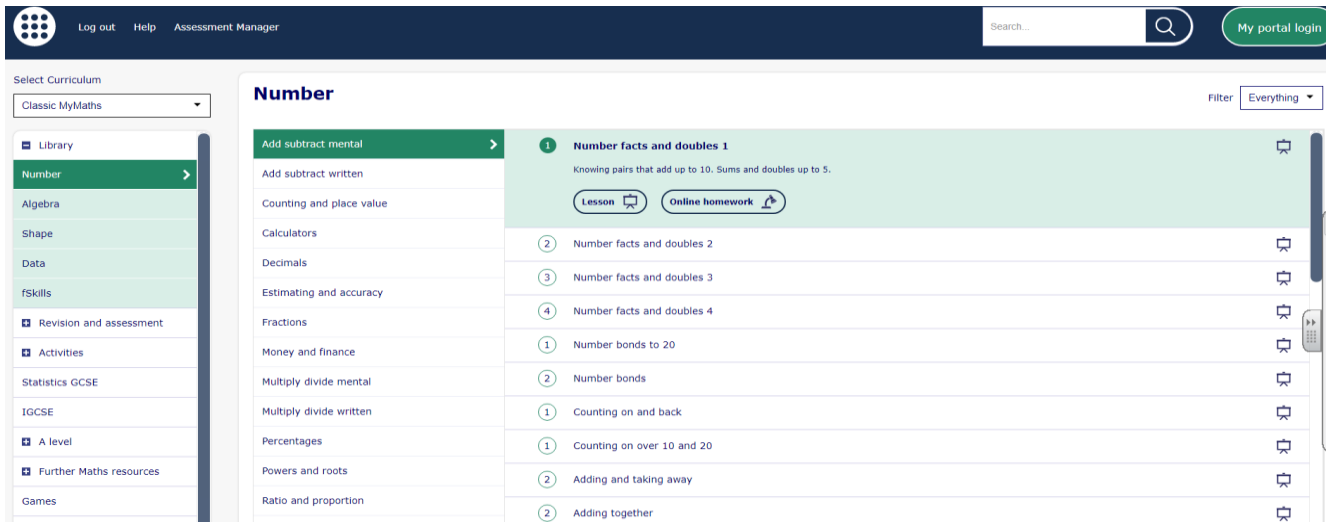

Log in

Password: brook

You can do general maths on this page OR

My portal username

Username

My portal password

Password

Log in